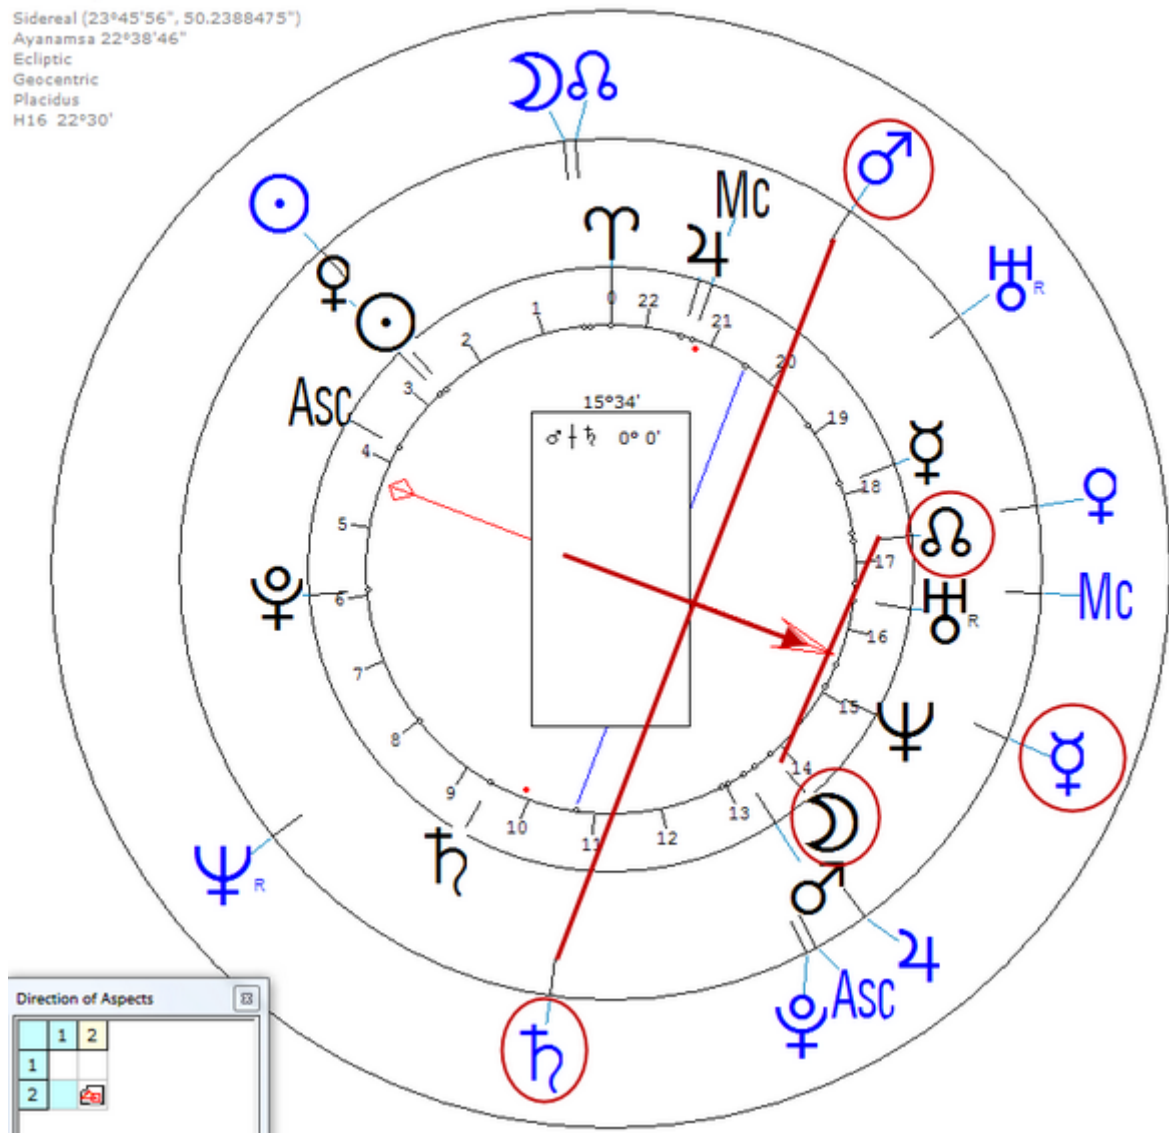

Bory, Jean-Louis

25 June 1919 at 11:00 (= 11:00 AM)Méréville, France, 48n19, 2e05

French novelist, critic and historian.

<https://www.astro.com/astro-databank/Bory,_Jean-Louis>

Committed suicide on 6/12/1979, Mereville, France.

Solar Return (Harmonic 16)

Solar $\sigma/\hbar$ = Solar ♀ = D_n/δ_n

Solar D/δ = δ_n

Bory, Jean-Louis
25 June 1919 Wed 11:00 (GMT+1) 48n19 2e05
Mereville, France
Sidereal (23°45'56", 50.2388475")
Ayanamsa 22°38'46"
Ecliptic
Geocentric
Placidus
H16 22°30'